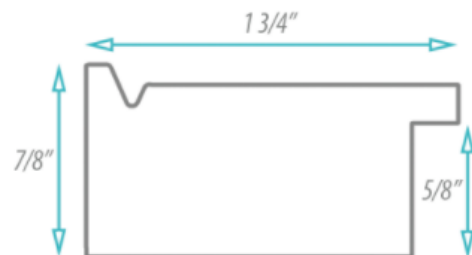

SPECIFICATION SHEET

FRAMED MIRROR

MODEL#: FM 83716-15X40

FRAMED MIRRORS COLLECTION

FEATURES:

- ONE 15X40" HIGH RESOLUTION SILVER PLATE GLASS MIRROR SIZE W/ DECORATIVE FRAME.
- "WALL HUGGER" HANGER FOR MOUNTING INCLUDED.
- STANDARD MOUNTING STYLE IS VERTICAL. FOR HORIZONTAL, PLEASE SPECIFY WHEN ORDERING.
- PACKED IN FOUR WALL (FOLDED DOUBLE WALL) CORRUGATION.
- STYLE: TRANSITIONAL
- COLOR: PEWTER
- FINISH: METALLIC

MIRROR FINISHES:

- FLAT POLISHED EDGE
- BEVELED EDGE

OVERALL SIZE DIMENSION: 18 1/2" WIDE X 43 1/2" HIGH X 1" DEEP